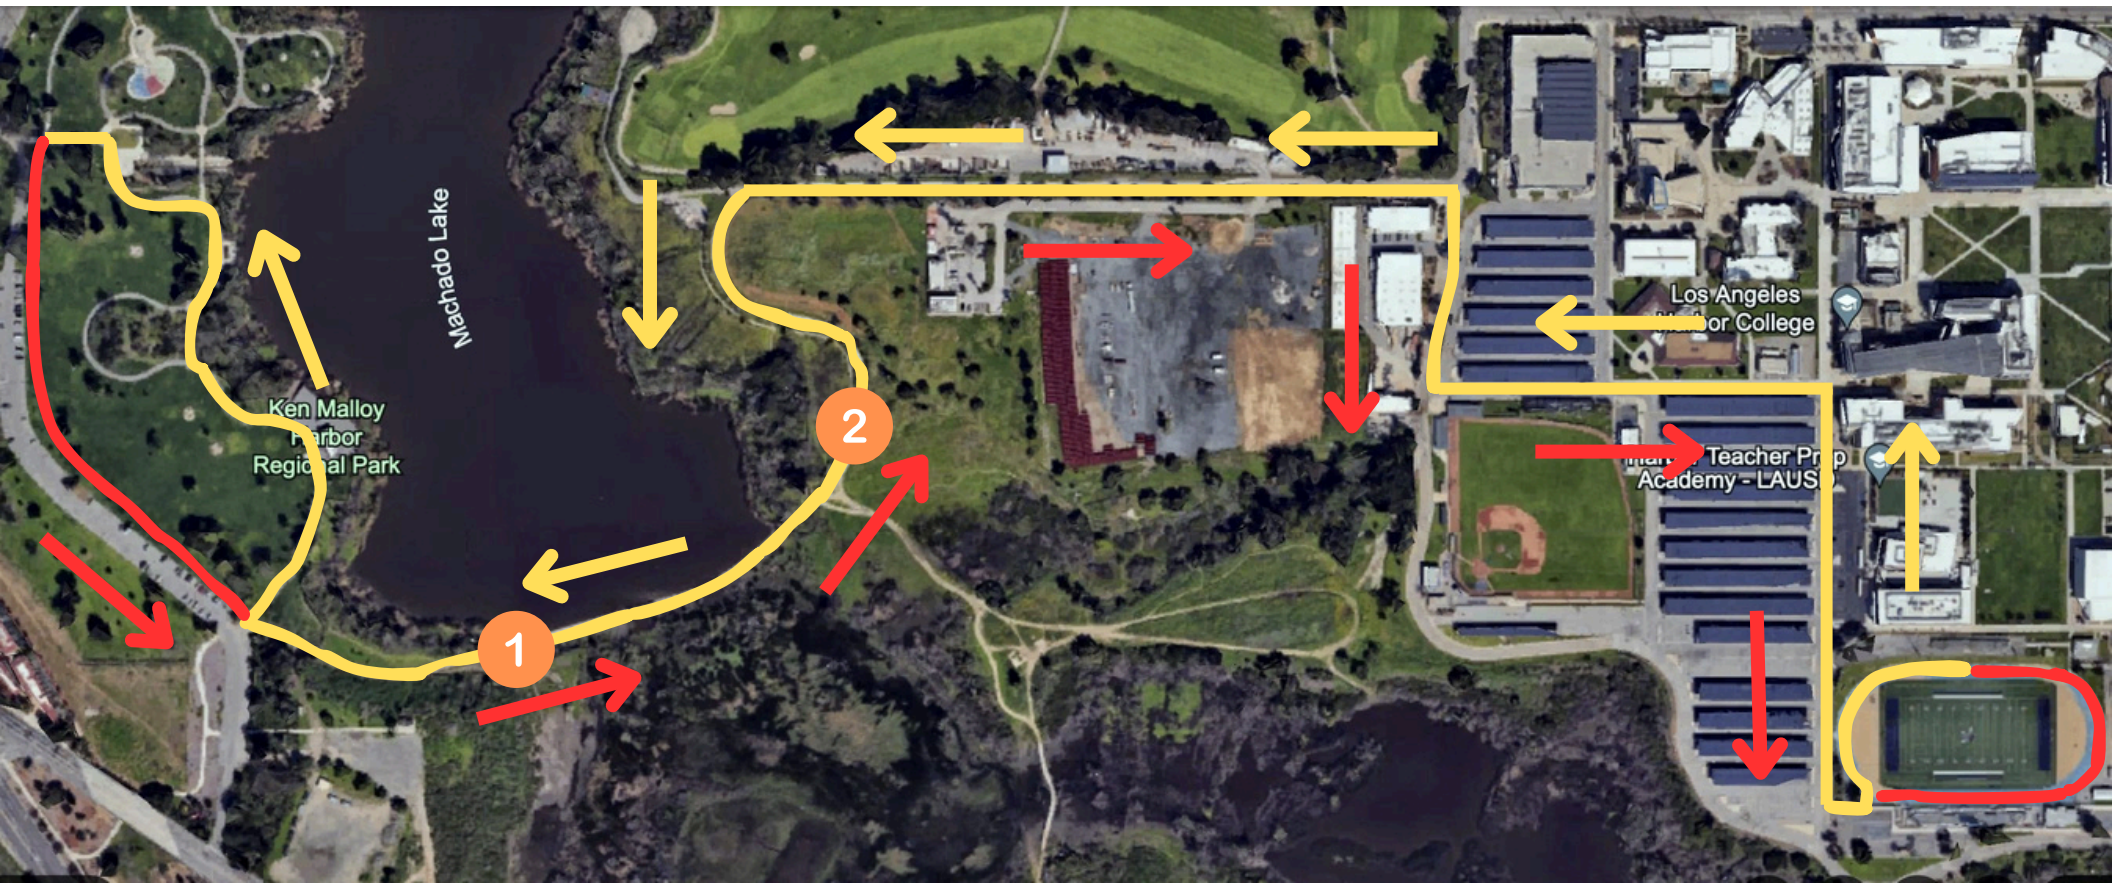

Reggie 5k Run Course

Yellow: Start ———

Red: Finish ———

Reggie 3k Walk Course

Orange: Start 

Yellow: Finish 