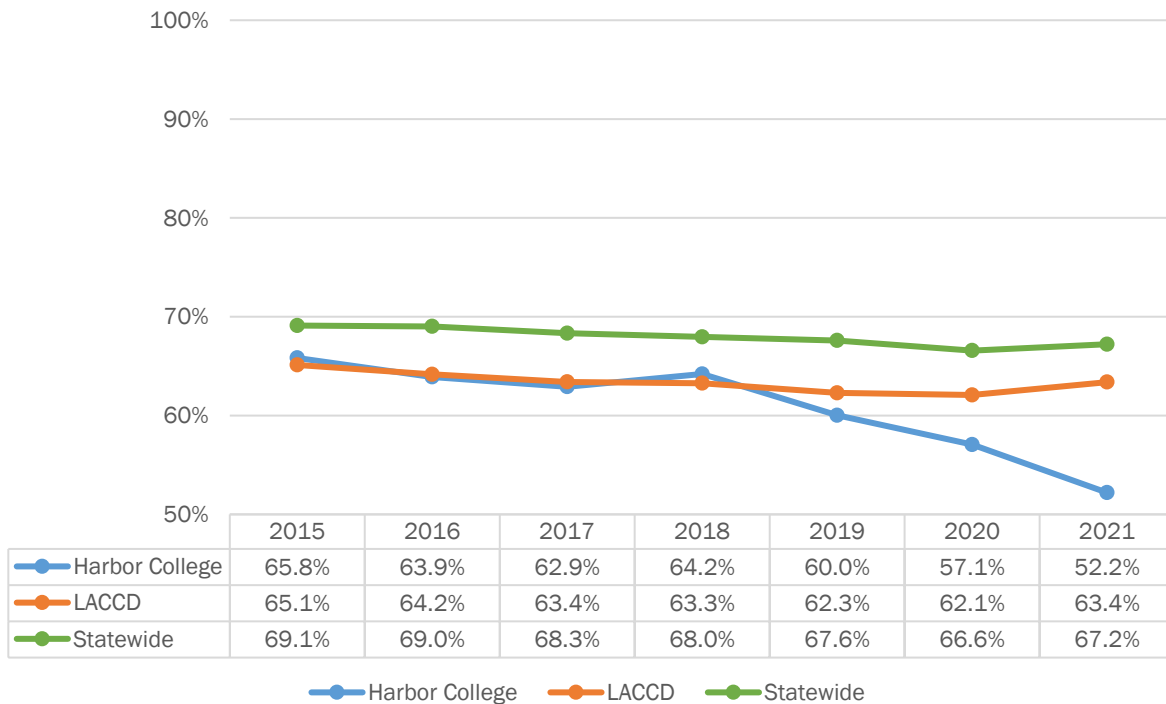

Persistence Rates

Persisted from Fall to Spring at the Same College

Table 5. 25 Fall to Spring Persistence Rates, 2015 to 2021

Year	LAHC	LACCD	Statewide
2015	65.8%	65.1%	69.1%
2016	63.9%	64.2%	69.0%
2017	62.9%	63.4%	68.3%
2018	64.2%	63.3%	68.0%
2019	60.0%	62.3%	67.6%
2020	57.1%	62.1%	66.6%
2021	52.2%	63.4%	67.2%

Figure 5. 15 Fall to Spring Persistence Rates, 2015 to 2021

Source: Student Success Metrics: <https://www.calpassplus.org/LaunchBoard/Student-Success-Metrics.aspx>