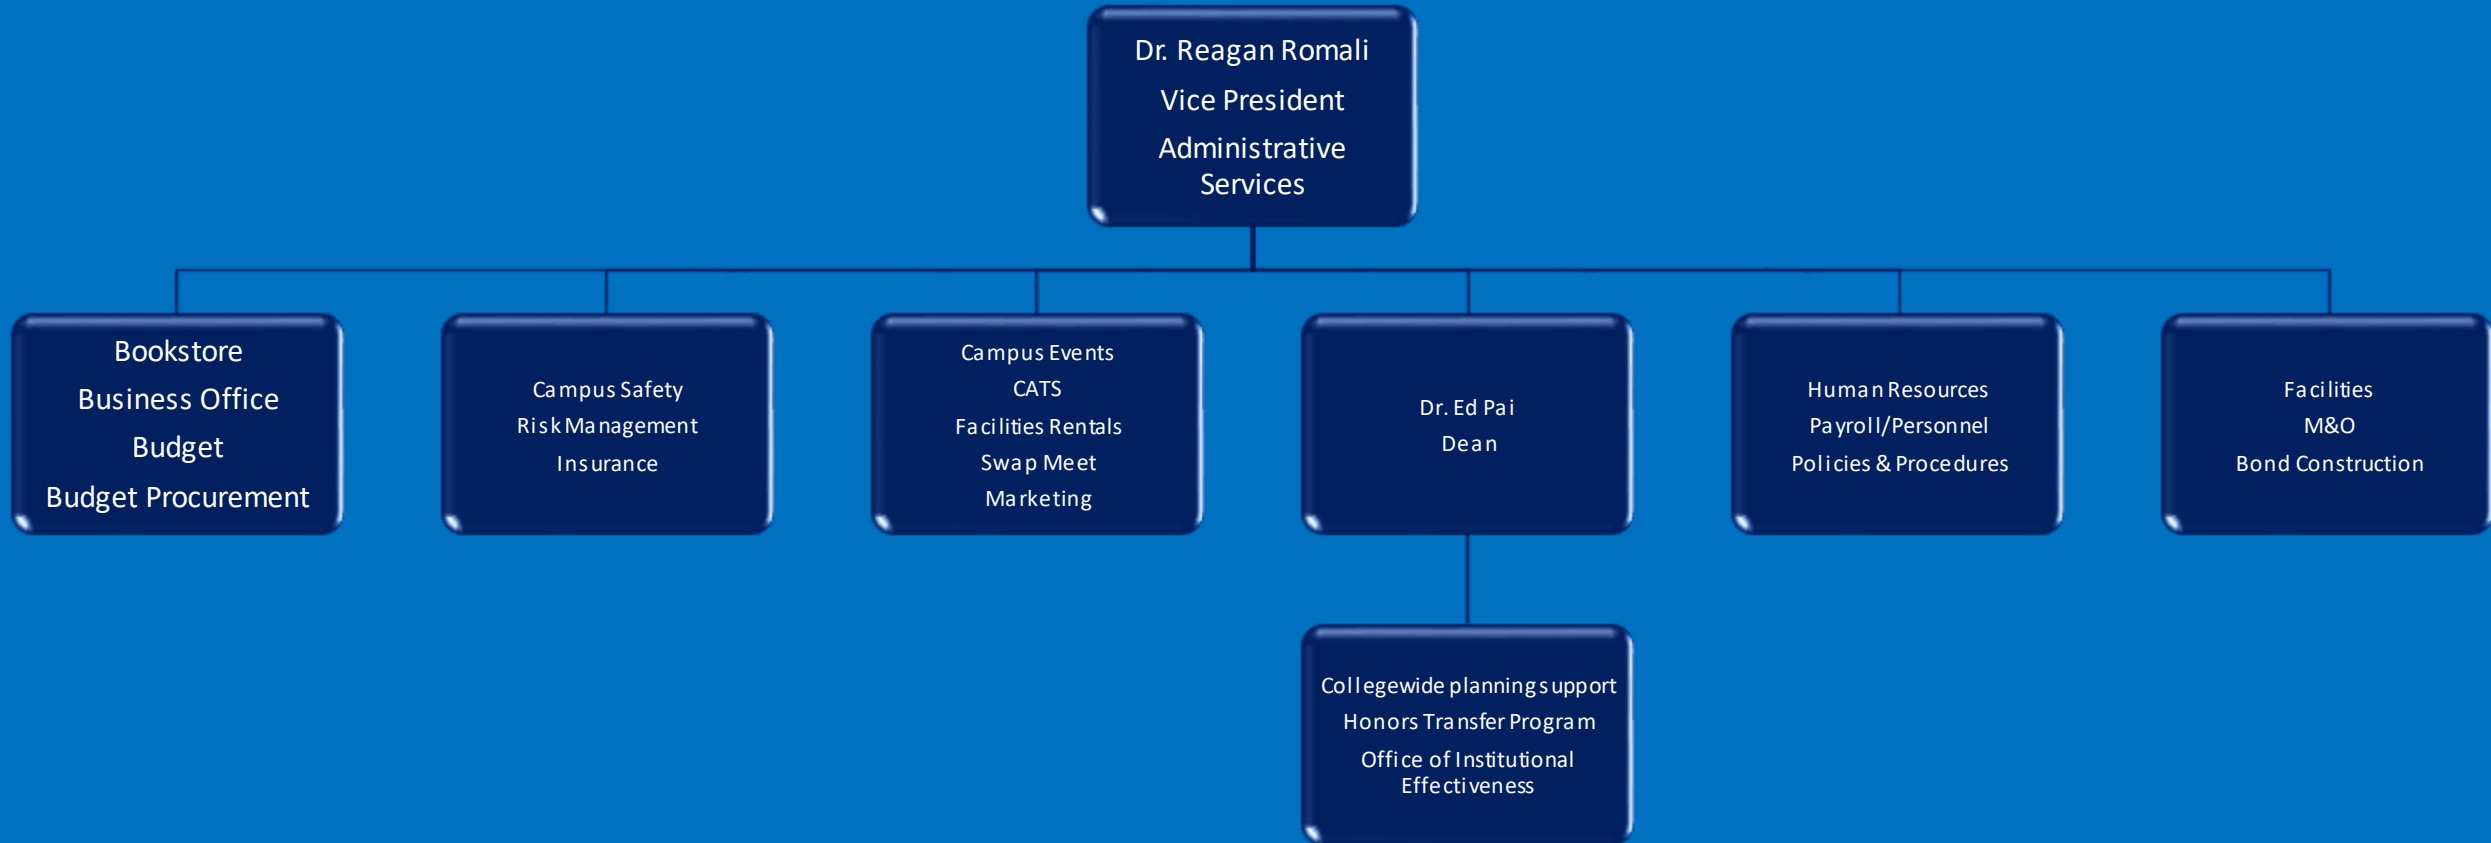

LAHC
LOS ANGELES
HARBOR COLLEGE

LAHC
LOS ANGELES
HARBOR COLLEGE

Dr. Sorangel Hernandez
Vice President
Student Services

Tiffany Sergio
Dean

ADA
Admission & Records
APASS
International
Outreach
Title V/Harbor Advantage
Student Activities
Veterans
Welcome Center

Dawn Reid
Dean

Academic Opportunity
Basic Needs
BIT
CalWORKs
Child Development Center (CDC)
Dream Resource Center
EOPS/CARE/CAFYES
Financial Aid
Foster Kinship
Life Skills
LGBTQ+
Puente
Special Programs & Services
Umoja

Vacant
Dean

*Dean Mercy Yanez is currently serving as Interim Vice President of Academic Affairs at East Los Angeles College

Articulation
Commencement
Counseling Division
Discipline
Health Center
Ombudsperson
Transfer Center