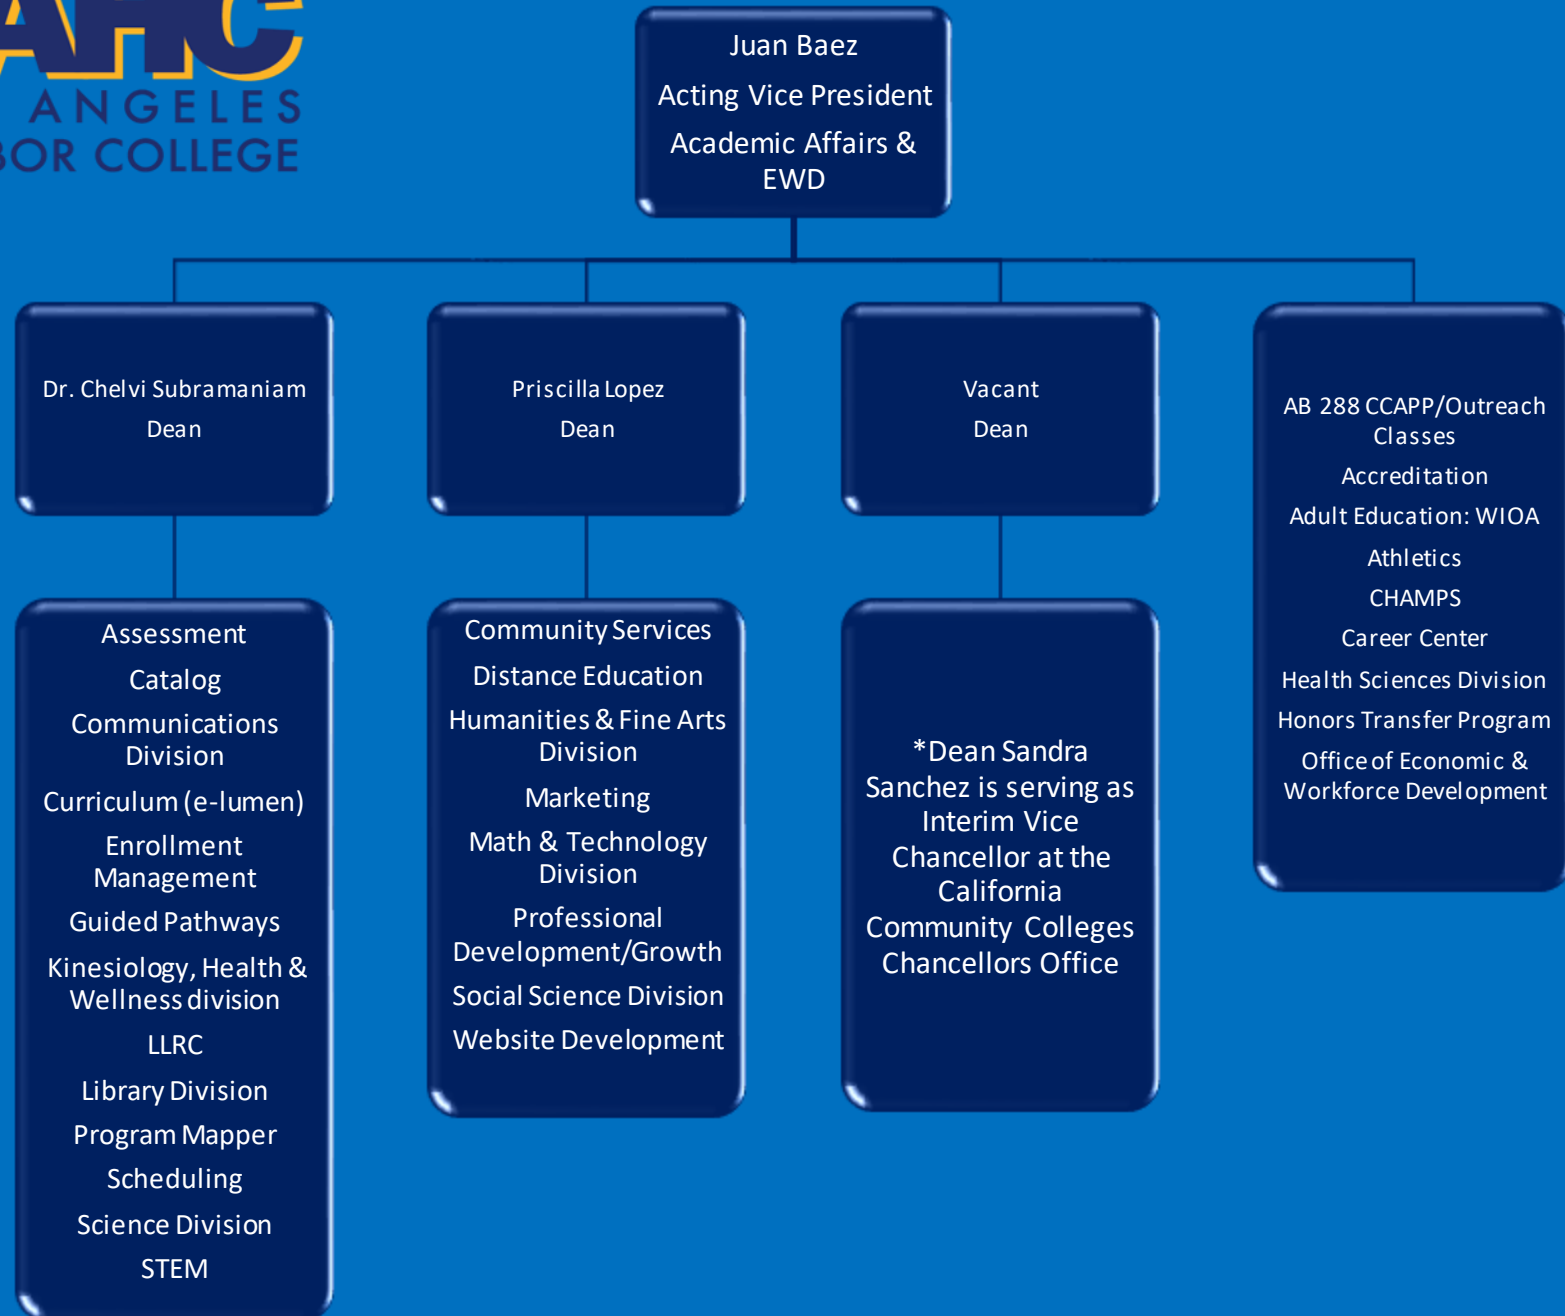

LAHC
LOS ANGELES
HARBOR COLLEGE

LAHC
LOS ANGELES
HARBOR COLLEGE

Dr. Sorangel Hernandez
Vice President
Student Services

Tiffany Sergio
Dean

ADA
Admission & Records
APASS
International
Outreach
Title V/Harbor Advantage
Student Activities
Veterans
Welcome Center

Dawn Reid
Dean

Academic Opportunity
Basic Needs
BIT
CalWORKs
Child Development Center (CDC)
Dream Resource Center
EOPS/CARE/CAFYES
Financial Aid
Foster Kinship
Life Skills
LGBTQ+
Puente
Special Programs & Services
Umoja

Vacant
Dean

*Dean Mercy Yanez is currently serving as Interim Vice President of Academic Affairs at East Los Angeles College

Articulation
Commencement
Counseling Division
Discipline
Health Center
Ombudsperson
Transfer Center