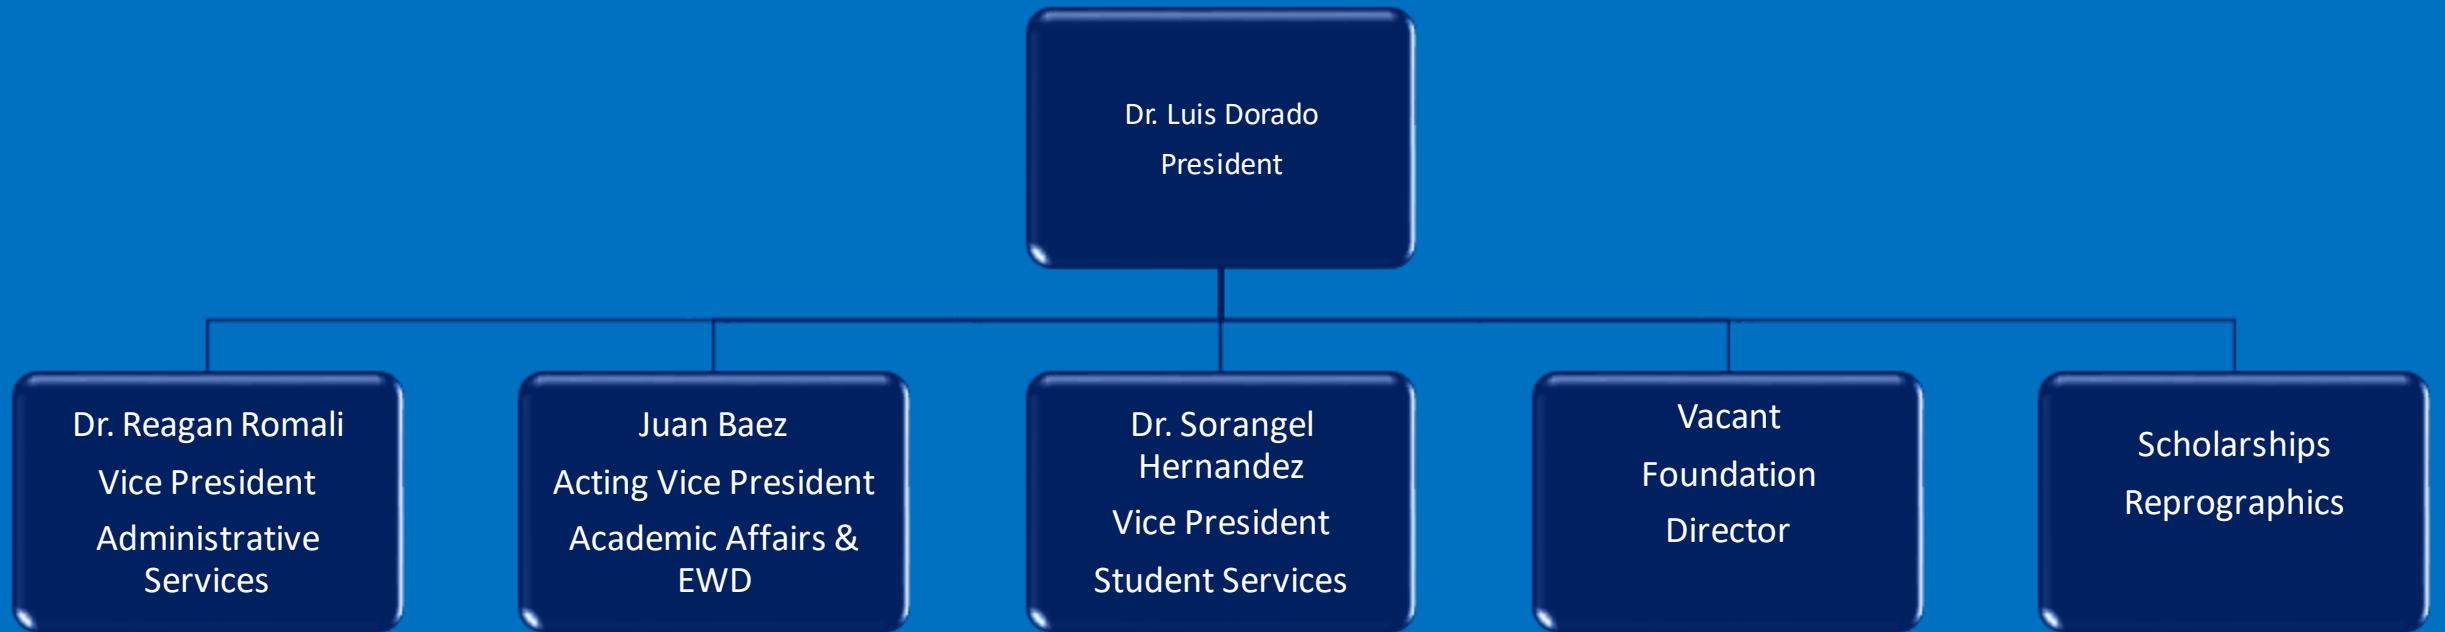

LAHC
LOS ANGELES
HARBOR COLLEGE

LAHC
LOS ANGELES
HARBOR COLLEGE

Dr. Sorangel Hernandez
Vice President
Student Services

Tiffany Sergio
Dean

ADA
Admission & Records
APASS
International
Outreach
Title V/Harbor Advantage
Student Activities
Veterans
Welcome Center

Dawn Reid
Dean

Academic Opportunity
Basic Needs
BIT
CalWORKs
Child Development Center (CDC)
Dream Resource Center
EOPS/CARE/CAFYES
Financial Aid
Foster Kinship
Life Skills
LGBTQ+
Puente
Special Programs & Services
Umoja

Vacant
Dean

*Dean Mercy Yanez is currently serving as Interim Vice President of Academic Affairs at East Los Angeles College

Articulation
Commencement
Counseling Division
Discipline
Health Center
Ombudsperson
Transfer Center