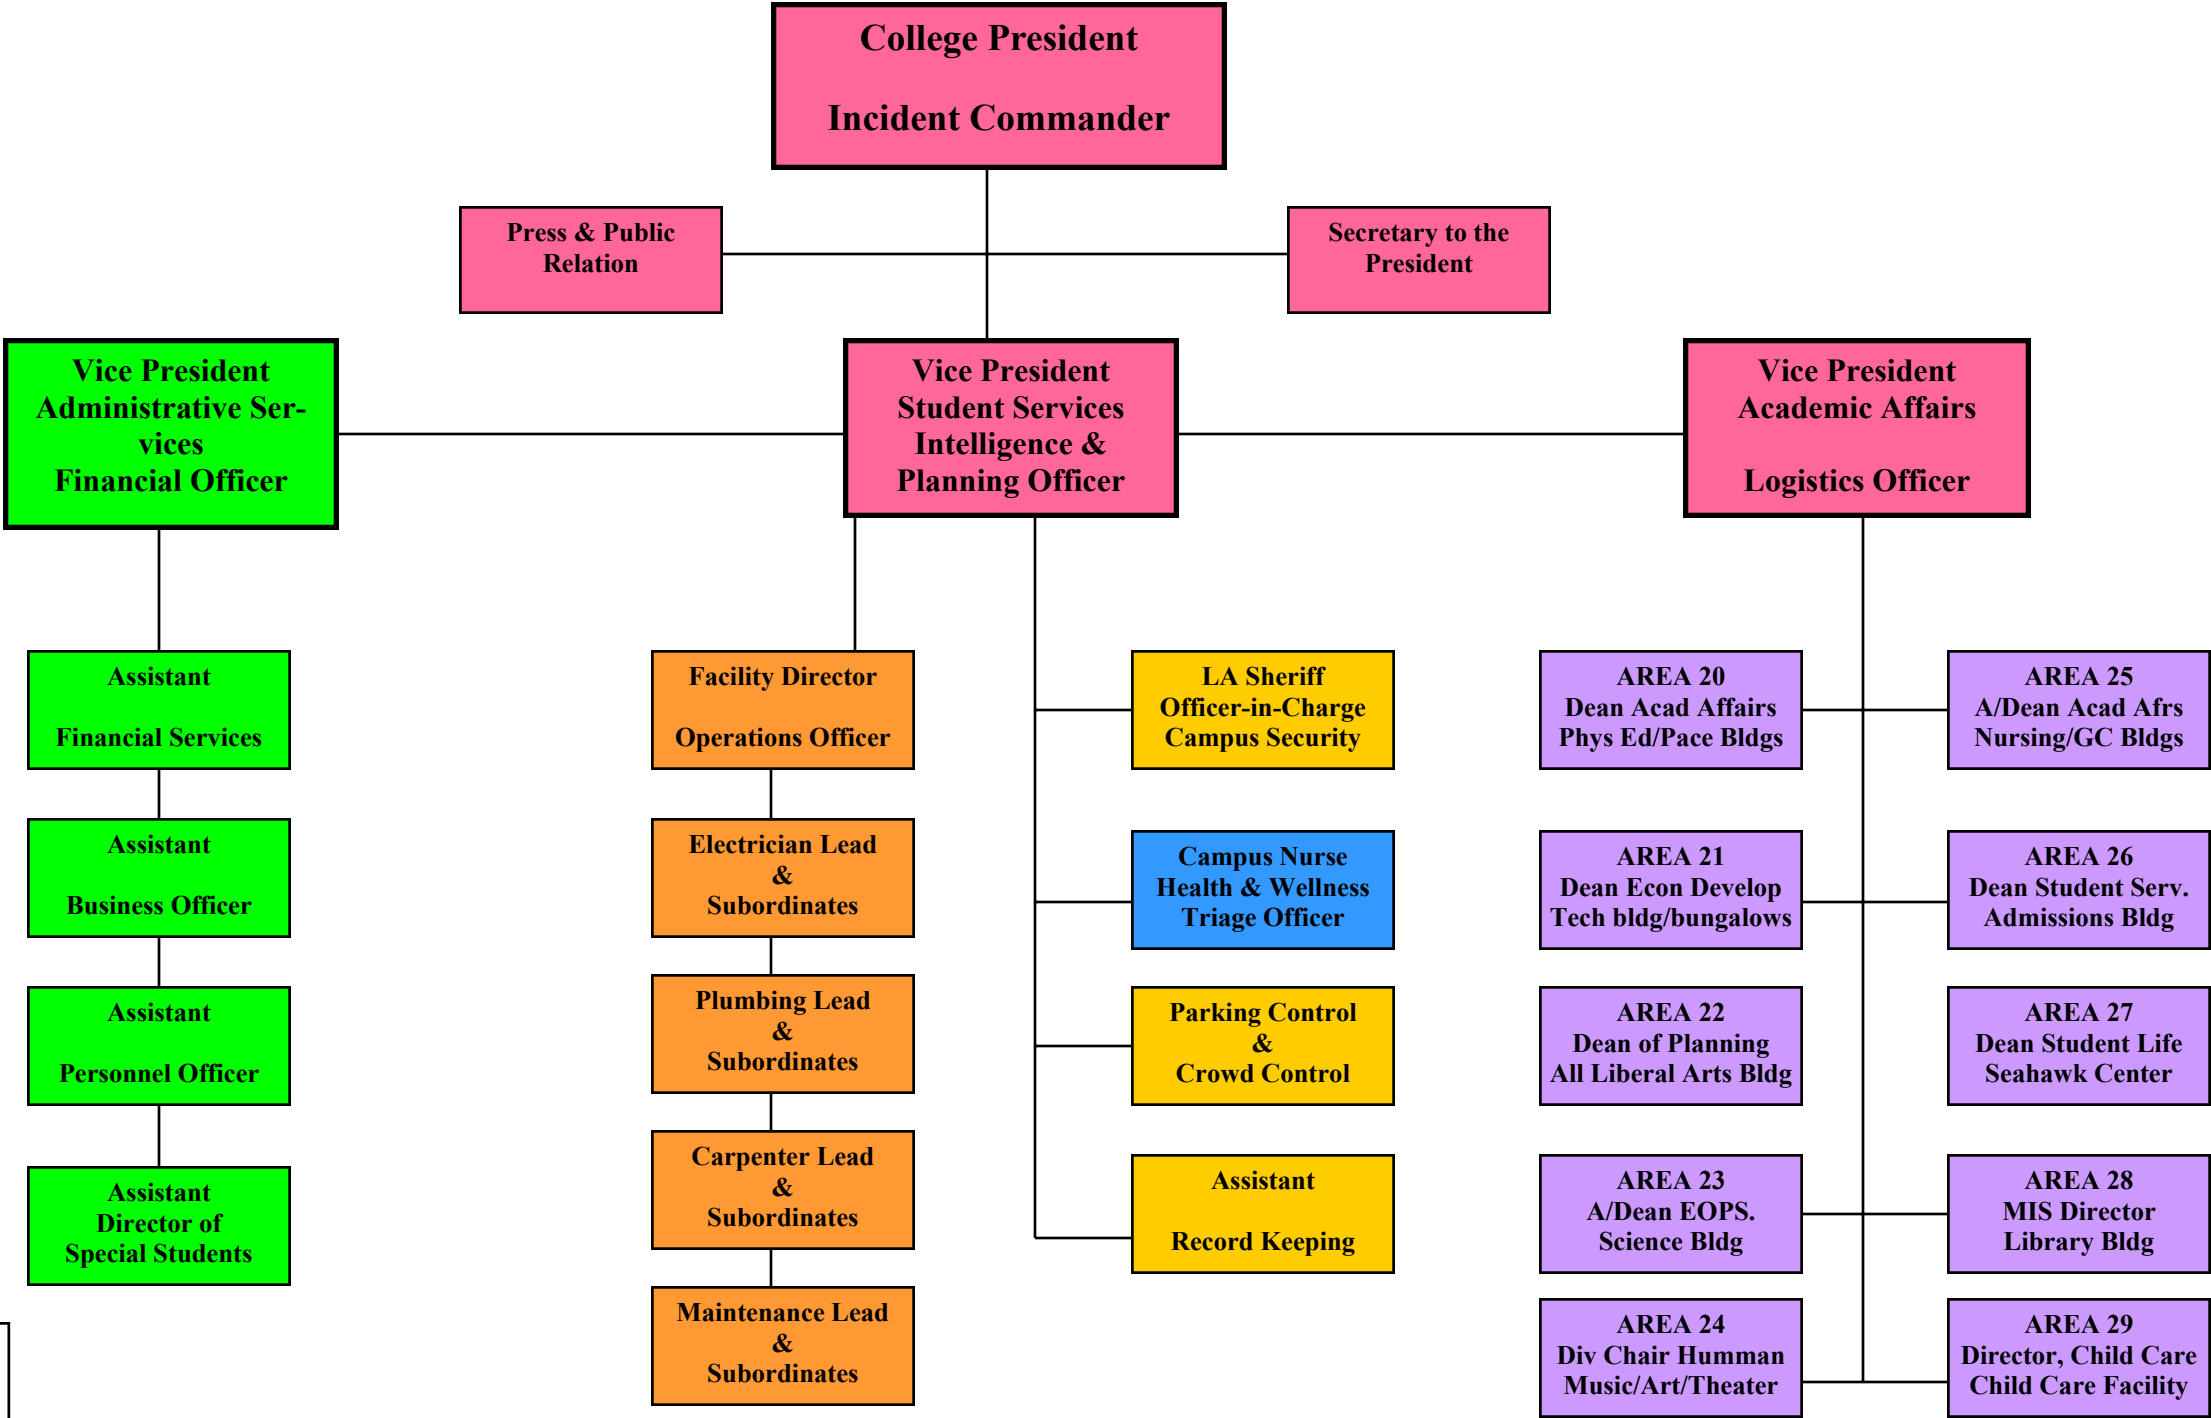

LOS ANGELES HARBOR COLLEGE
EMERGENCY DISASTER AND EVACUATION ORGANIZATIONAL CHART

Revised Organizational
Chart August 2002