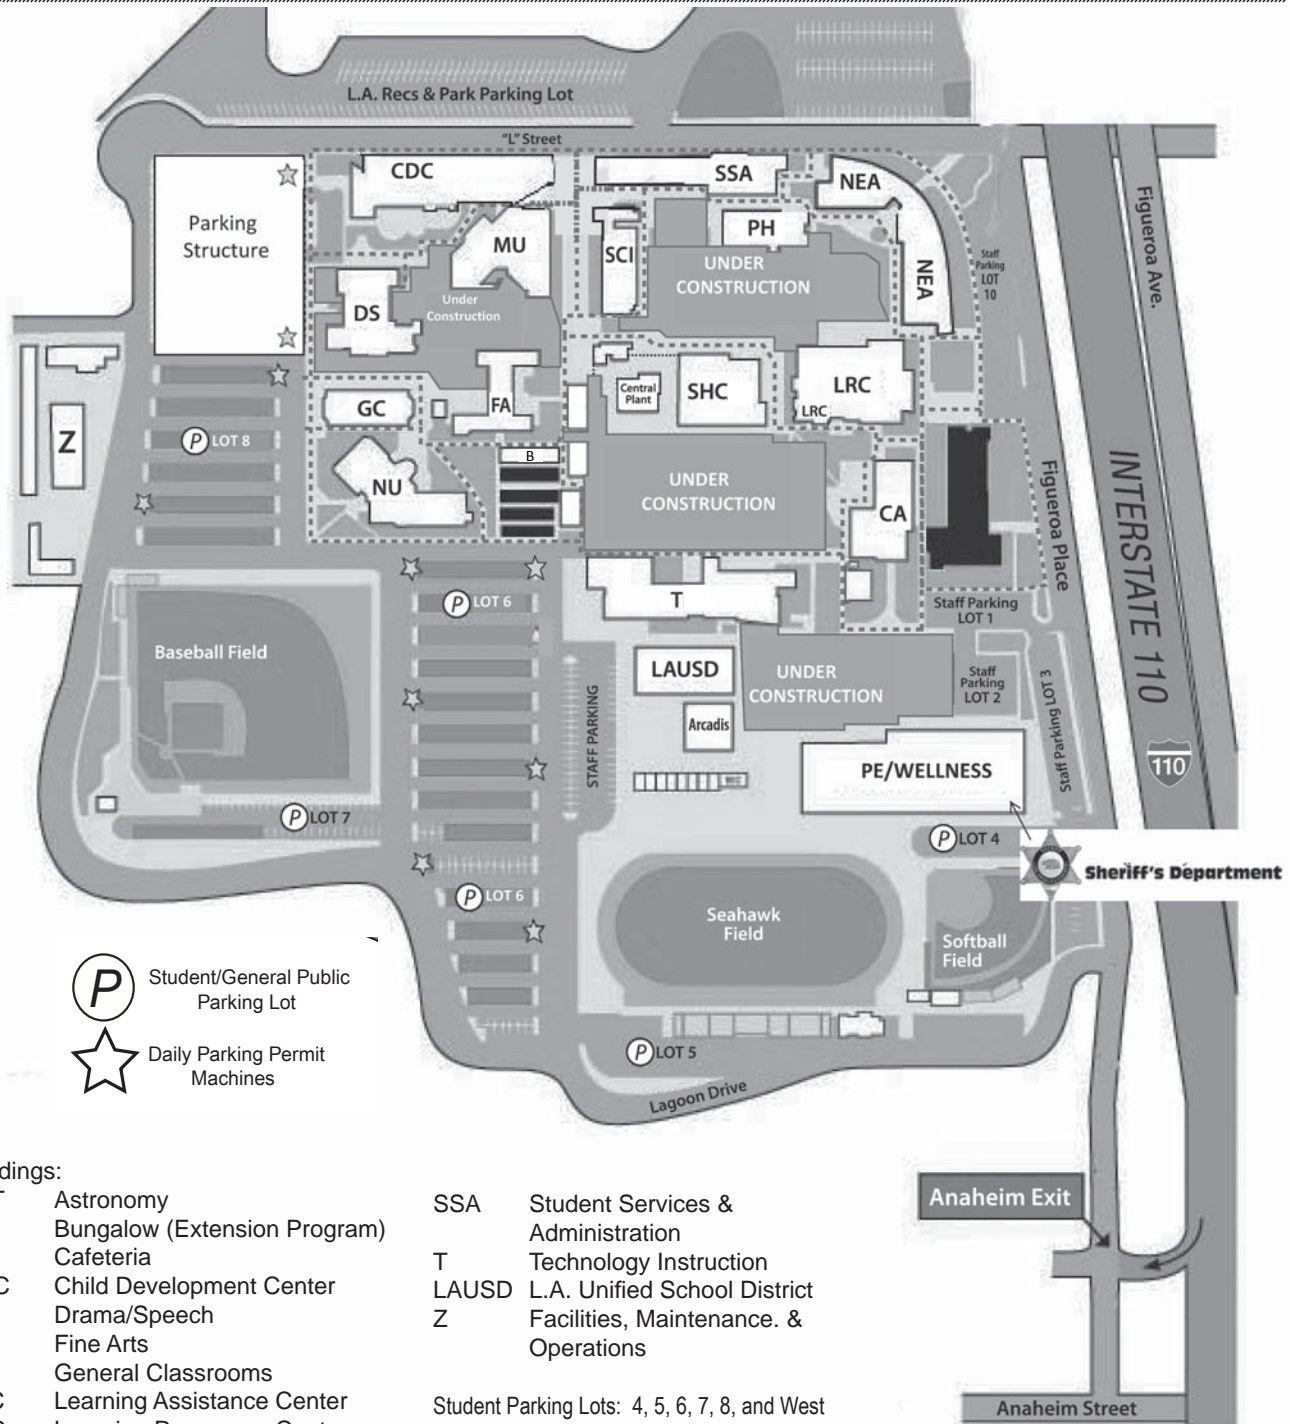

CAMPUS MAP

(P) Student/General Public Parking Lot
(★) Daily Parking Permit Machines

Buildings:

- AST Astronomy
- B Bungalow (Extension Program)
- CA Cafeteria
- CDC Child Development Center
- DS Drama/Speech
- FA Fine Arts
- GC General Classrooms
- LAC Learning Assistance Center
- LRC Learning Resources Center
- MU Music
- NEA Northeast Academic Hall
- NU Nursing
- S Sheriff
- PE/W Physical Education/Wellness
- PH Physics
- SCI Science
- SHC Seahawk Center

- SSA Student Services & Administration
- T Technology Instruction
- LAUSD L.A. Unified School District
- Z Facilities, Maintenance. & Operations

Student Parking Lots: 4, 5, 6, 7, 8, and West Parking Structure

Staff Parking Lots: 1, 4, 6, 8, 10, and West Parking Structure

Guest/Visitor all day paid parking:
 Any student parking lot with \$2 paid permit from parking permit machines.

Anaheim Exit

Anaheim Street

Parking Questions?
 Visit the Sheriff's Office or call (310) 233-4600