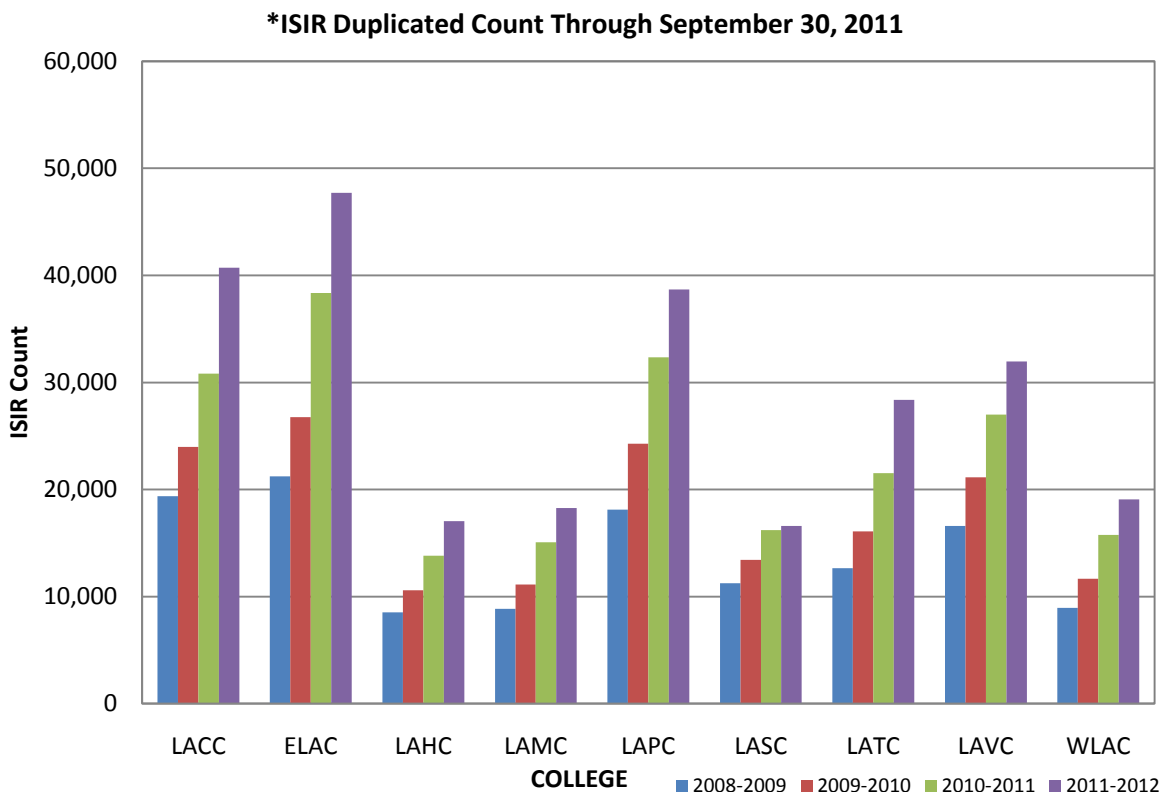

COLLEGE	2008-2009	2009-2010	2010-2011	2011-2012
LACC	11,359	14,482	17,686	24,020
ELAC	13,744	17,998	23,719	29,715
LAHC	5,058	6,435	8,292	10,161
LAMC	4,839	6,469	8,469	10,384
LAPC	10,309	14,001	17,757	22,196
LASC	6,393	8,344	9,498	10,676
LATC	8,271	10,902	13,765	18,220
LAVC	9,268	12,138	15,940	19,119
WLAC	5,779	7,519	9,963	11,400
DISTRICT	66,221	85,992	105,974	128,835

*Free Application for Federal Student Aid

Source: LAHC Financial Aid Office, October 4, 2011

**LOS ANGELES COMMUNITY COLLEGE DISTRICT
4-YEAR COMPARISON OF THE INSTITUTIONAL STUDENT INFORMATION RECORD & PACKAGED STATISTICS**

***PACKAGED STUDENT COUNT THROUGH SEPTEMBER 30TH**

COLLEGE	2008-2009	2009-2010	2010-2011	2011-2012
LACC	2,874	3,876	3,916	5,432
ELAC	3,068	3,871	5,169	5,178
LAHC	1,423	1,620	1,663	2,798
LAMC	786	1,003	2,152	2,410
LAPC	2,403	3,647	4,836	6,640
LASC	1,882	1,892	1,952	978
LATC	924	1,144	1,798	2,131
LAVC	1,926	3,081	4,394	5,469
WLAC	832	1,007	1,133	1,897
DISTRICT	16,081	21,081	26,867	32,797

Institutional Student Information Record (ISIR) is a report sent to schools for each student who files a Free Application for Federal Student Aid (FAFSA). The ISIR report counts each transaction made by a student. Transactions include re-filing, corrections to the application, etc. Since a student may have multiple transactions to their FAFSA application, the ISIR may include multiple records for one student.