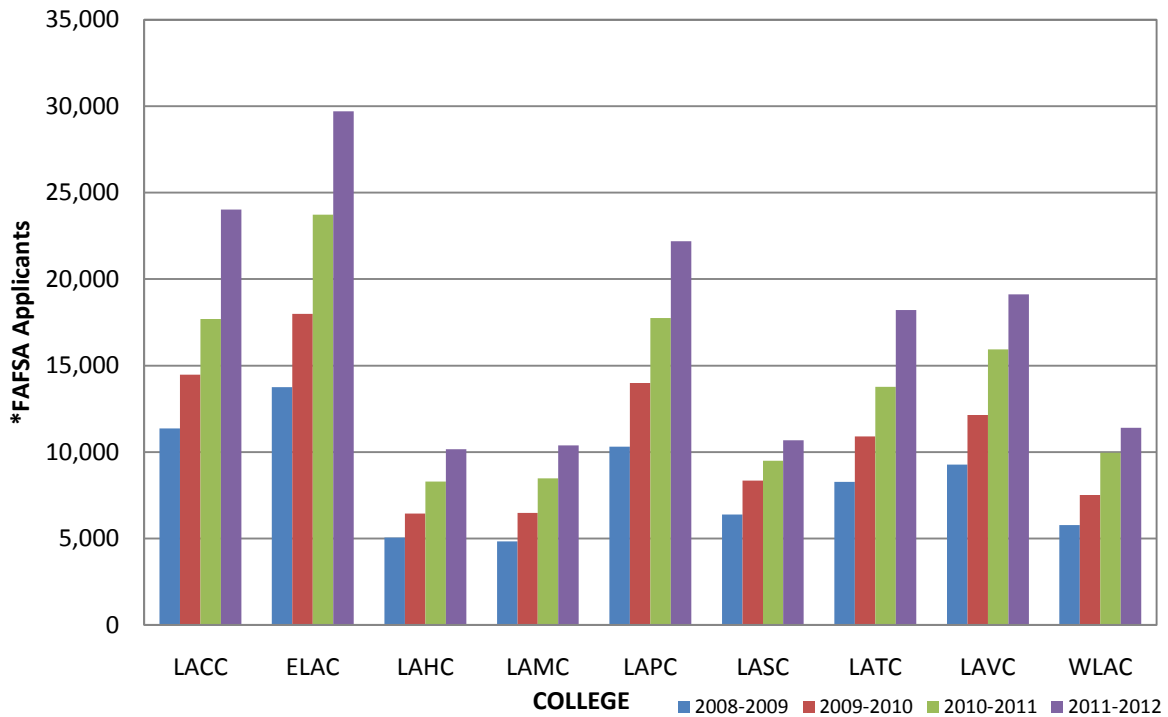

**LOS ANGELES COMMUNITY COLLEGE DISTRICT
4-YEAR COMPARISON OF THE INSTITUTIONAL STUDENT INFORMATION RECORD & PACKAGED STATISTICS**

***FAFSA Applicants Through September 30, 2011
Unduplicated Count**

***FAFSA Applicants Identified by Unique SSN**

COLLEGE	2008-2009	2009-2010	2010-2011	2011-2012
LACC	11,359	14,482	17,686	24,020
ELAC	13,744	17,998	23,719	29,715
LAHC	5,058	6,435	8,292	10,161
LAMC	4,839	6,469	8,469	10,384
LAPC	10,309	14,001	17,757	22,196
LASC	6,393	8,344	9,498	10,676
LATC	8,271	10,902	13,765	18,220
LAVC	9,268	12,138	15,940	19,119
WLAC	5,779	7,519	9,963	11,400
DISTRICT	66,221	85,992	105,974	128,835

***PACKAGED STUDENT COUNT THROUGH SEPTEMBER 30TH**

COLLEGE	2008-2009	2009-2010	2010-2011	2011-2012
LACC	2,874	3,876	3,916	5,432
ELAC	3,068	3,871	5,169	5,178
LAHC	1,423	1,620	1,663	2,798
LAMC	786	1,003	2,152	2,410
LAPC	2,403	3,647	4,836	6,640
LASC	1,882	1,892	1,952	978
LATC	924	1,144	1,798	2,131
LAVC	1,926	3,081	4,394	5,469
WLAC	832	1,007	1,133	1,897
DISTRICT	16,081	21,081	26,867	32,797

Institutional Student Information Record (ISIR) is a report sent to schools for each student who files a Free Application for Federal Student Aid (FAFSA). The ISIR report counts each transaction made by a student. Transactions include re-filing, corrections to the application, etc. Since a student may have multiple transactions to their FAFSA application, the ISIR may include multiple records for one student.