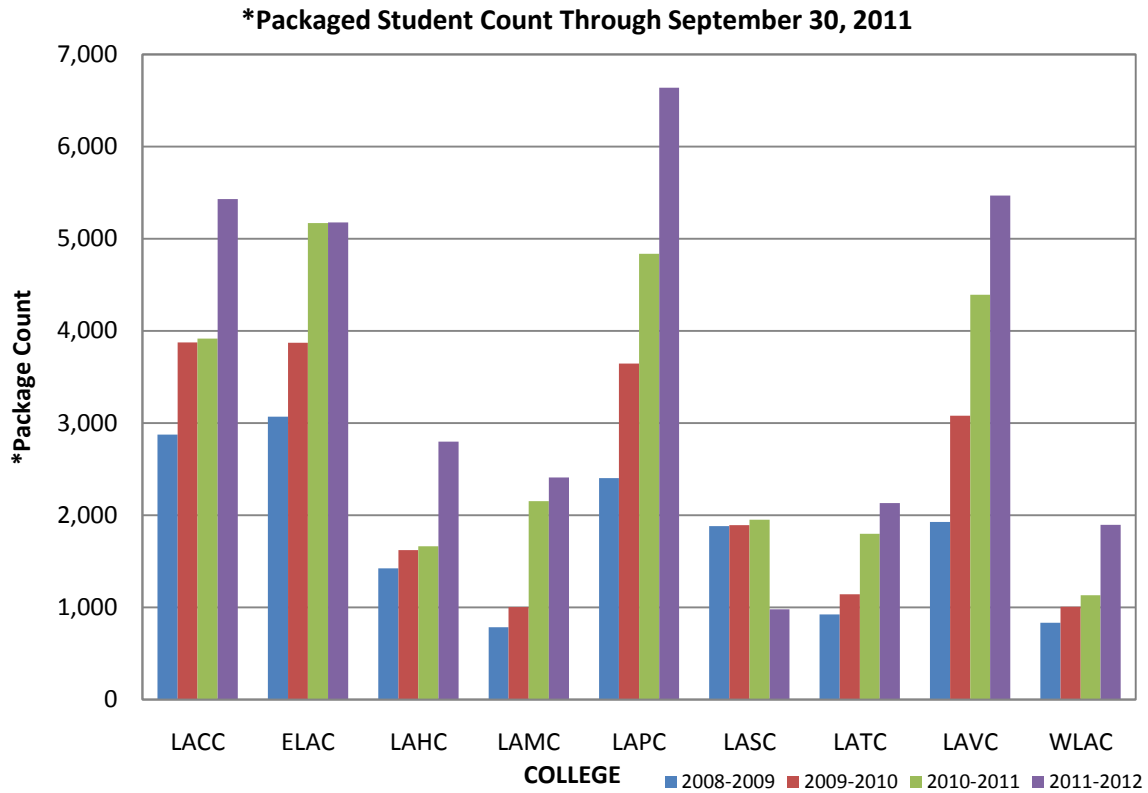

**LOS ANGELES COMMUNITY COLLEGE DISTRICT
4-YEAR COMPARISON OF THE INSTITUTIONAL STUDENT INFORMATION RECORD & PACKAGED STATISTICS**

***FAFSA Applicants Through September 30, 2011
Unduplicated Count**

***FAFSA Applicants Identified by Unique SSN**

COLLEGE	2008-2009	2009-2010	2010-2011	2011-2012
LACC	11,359	14,482	17,686	24,020
ELAC	13,744	17,998	23,719	29,715
LAHC	5,058	6,435	8,292	10,161
LAMC	4,839	6,469	8,469	10,384
LAPC	10,309	14,001	17,757	22,196
LASC	6,393	8,344	9,498	10,676
LATC	8,271	10,902	13,765	18,220
LAVC	9,268	12,138	15,940	19,119
WLAC	5,779	7,519	9,963	11,400
DISTRICT	66,221	85,992	105,974	128,835

***PACKAGED STUDENT COUNT THROUGH SEPTEMBER 30TH**

COLLEGE	2008-2009	2009-2010	2010-2011	2011-2012
LACC	2,874	3,876	3,916	5,432
ELAC	3,068	3,871	5,169	5,178
LAHC	1,423	1,620	1,663	2,798
LAMC	786	1,003	2,152	2,410
LAPC	2,403	3,647	4,836	6,640
LASC	1,882	1,892	1,952	978
LATC	924	1,144	1,798	2,131
LAVC	1,926	3,081	4,394	5,469
WLAC	832	1,007	1,133	1,897
DISTRICT	16,081	21,081	26,867	32,797

Institutional Student Information Record (ISIR) is a report sent to schools for each student who files a Free Application for Federal Student Aid (FAFSA). The ISIR report counts each transaction made by a student. Transactions include re-filing, corrections to the application, etc. Since a student may have multiple transactions to their FAFSA application, the ISIR may include multiple records for one student.