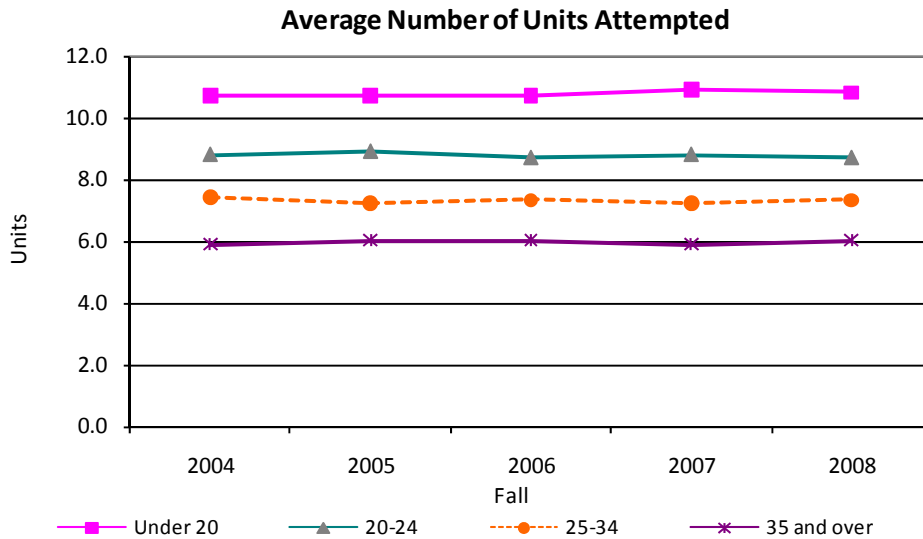

STUDENT DEMOGRAPHICS

UNITS ATTEMPTED

AGE	Fall									
	1999	2000	2001	2002	2003	2004	2005	2006	2007	2008
Under 20 <i>(excludes Concurrent HS Students)</i>	10.8	10.8	10.6	10.6	10.5	10.7	10.7	10.7	10.9	10.8
20-24	9.0	8.8	8.8	8.8	8.7	8.8	8.9	8.7	8.8	8.7
25-34	7.3	7.2	7.0	7.3	7.1	7.4	7.2	7.3	7.2	7.3
35 and over	5.3	5.9	5.4	5.9	5.9	5.9	6.0	6.0	5.9	6.0

NOTE: Credit students only. Figures are based on the percentages applied to First Census college enrollments.

Source: LACCD Office of Institutional Research and Information (<http://research.laccd.edu/research/>).