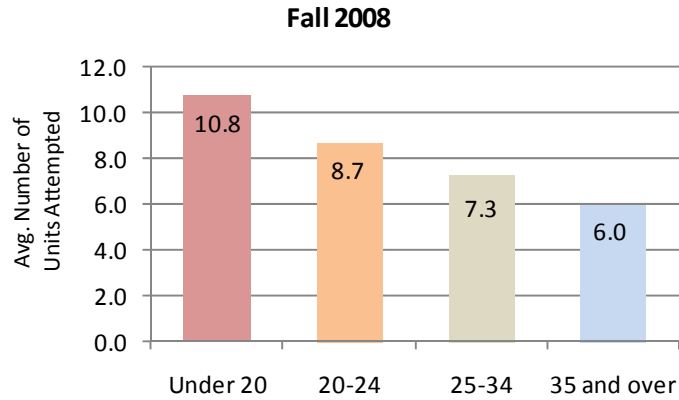

STUDENT DEMOGRAPHICS

UNITS ATTEMPTED

AGE	Fall									
	1999	2000	2001	2002	2003	2004	2005	2006	2007	2008
Under 20 <i>(excludes Concurrent HS Students)</i>	10.8	10.8	10.6	10.6	10.5	10.7	10.7	10.7	10.9	10.8
20-24	9.0	8.8	8.8	8.8	8.7	8.8	8.9	8.7	8.8	8.7
25-34	7.3	7.2	7.0	7.3	7.1	7.4	7.2	7.3	7.2	7.3
35 and over	5.3	5.9	5.4	5.9	5.9	5.9	6.0	6.0	5.9	6.0

NOTE: Credit students only. Figures are based on the percentages applied to First Census college enrollments.

Source: LACCD Office of Institutional Research and Information (<http://research.laccd.edu/research/>).