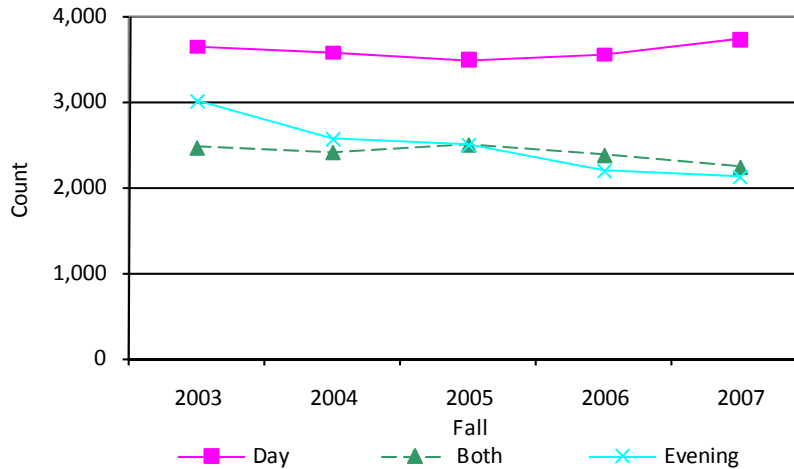

STUDENT DEMOGRAPHICS

TIME OF DAY

Fall 2007

Unduplicated Headcount by Time of Day

TIME OF DAY	Fall									
	1998	1999	2000	2001	2002	2003	2004	2005	2006	2007
Day	3,014 40.2%	3,222 43.2%	2,914 40.7%	3,625 40.9%	3,670 38.8%	3,637 40.0%	3,568 41.8%	3,478 41.0%	3,539 43.6%	3,725 46.1%
Both	1,772 23.6%	1,701 22.8%	1,654 23.1%	2,048 23.1%	2,370 25.0%	2,462 27.0%	2,410 28.2%	2,497 29.5%	2,374 29.3%	2,237 27.7%
Evening	2,708 36.1%	2,543 34.1%	2,583 36.1%	3,182 35.9%	3,429 36.2%	3,003 33.0%	2,564 30.0%	2,498 29.5%	2,198 27.1%	2,124 26.3%
Total	7,494 100.0%	7,466 100.0%	7,151 100.0%	8,855 100.0%	9,469 100.0%	9,102 100.0%	8,542 100.0%	8,473 100.0%	8,111 100.0%	8,086 100.0%

NOTE: Credit students only. Figures are based on the percentages applied to First Census college enrollments.

Source: LACCD Office of Institutional Research and Information (<http://research.laccd.edu/research/>)
2007 Data from Census Data Warehouse (CEN_Rdb).