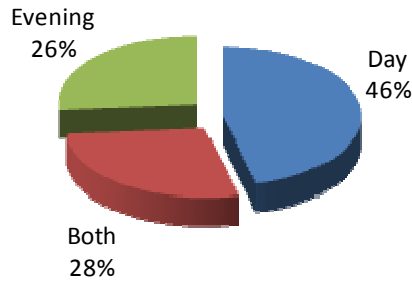

STUDENT DEMOGRAPHICS

TIME OF DAY

Fall 2007

Unduplicated Headcount by Time of Day

TIME OF DAY	Fall									
	1998	1999	2000	2001	2002	2003	2004	2005	2006	2007
Day	3,014 40.2%	3,222 43.2%	2,914 40.7%	3,625 40.9%	3,670 38.8%	3,637 40.0%	3,568 41.8%	3,478 41.0%	3,539 43.6%	3,725 46.1%
Both	1,772 23.6%	1,701 22.8%	1,654 23.1%	2,048 23.1%	2,370 25.0%	2,462 27.0%	2,410 28.2%	2,497 29.5%	2,374 29.3%	2,237 27.7%
Evening	2,708 36.1%	2,543 34.1%	2,583 36.1%	3,182 35.9%	3,429 36.2%	3,003 33.0%	2,564 30.0%	2,498 29.5%	2,198 27.1%	2,124 26.3%
Total	7,494 100.0%	7,466 100.0%	7,151 100.0%	8,855 100.0%	9,469 100.0%	9,102 100.0%	8,542 100.0%	8,473 100.0%	8,111 100.0%	8,086 100.0%

NOTE: Credit students only. Figures are based on the percentages applied to First Census college enrollments.

Source: LACCD Office of Institutional Research and Information (<http://research.laccd.edu/research/>)
2007 Data from Census Data Warehouse (CEN_Rdb).