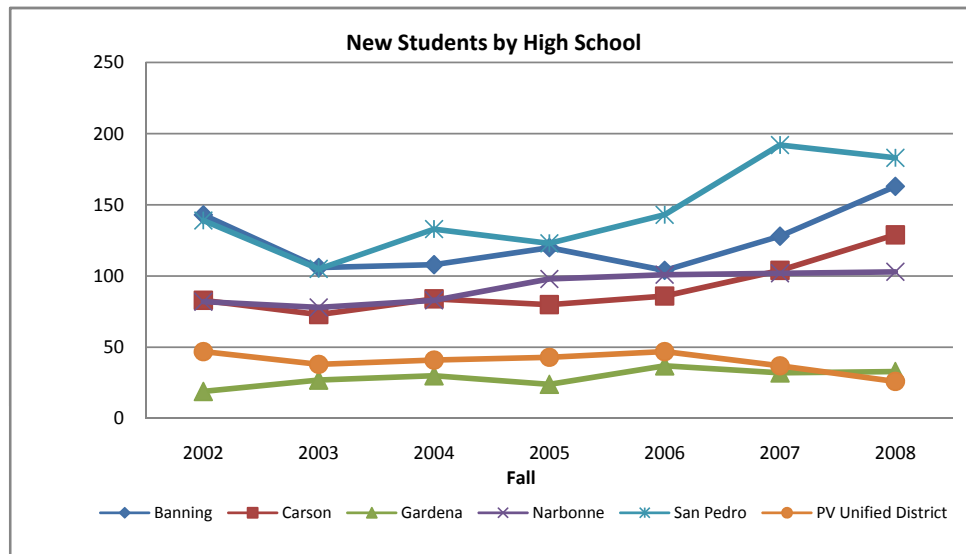

LOS ANGELES HARBOR COLLEGE HIGH SCHOOL ORIGIN DATA

August 12, 2009

*FIRST-TIME NEW STUDENTS BY HIGH SCHOOL							
Fall Semester	Banning	Carson	Gardena	Narbonne	San Pedro	PV Unified District	
2002	143	83	19	82	139	47	
2003	106	73	27	78	105	38	
2004	108	84	30	83	133	41	
2005	120	80	24	98	123	43	
2006	104	86	37	101	143	47	
2007	128	104	32	102	192	37	
2008	163	129	33	103	183	26	

*Concurrent High School students excluded from count.

origin = 1; new ~=1; unattmp > 0

Source: SPSS Term File 4/22/08 and 5/15/09