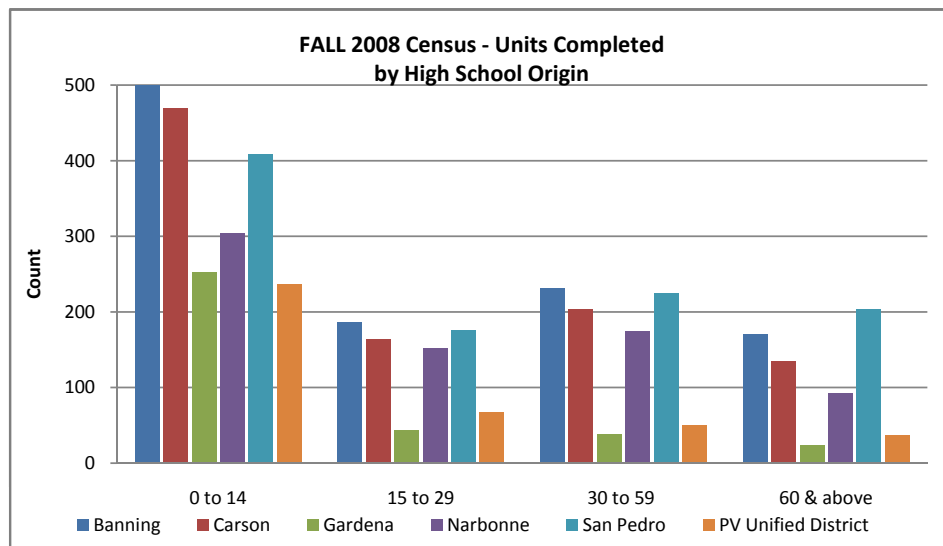

LOS ANGELES HARBOR COLLEGE HIGH SCHOOL ORIGIN DATA

August 12, 2009

F'08 CENSUS - DEGREE APPLICABLE UNITS COMPLETED BY H.S. ORIGIN						
Units Compl.	Banning	Carson	Gardena	Narbonne	San Pedro	PV Unified District
0 to 14	525	470	253	304	408	236
15 to 29	186	164	43	152	176	67
30 to 59	231	204	38	175	225	50
60 & above	171	135	24	93	203	37

Source: SPSS Term File 4/22/08 and 5/15/09; SIS Stud_Credit , May 8, 2008