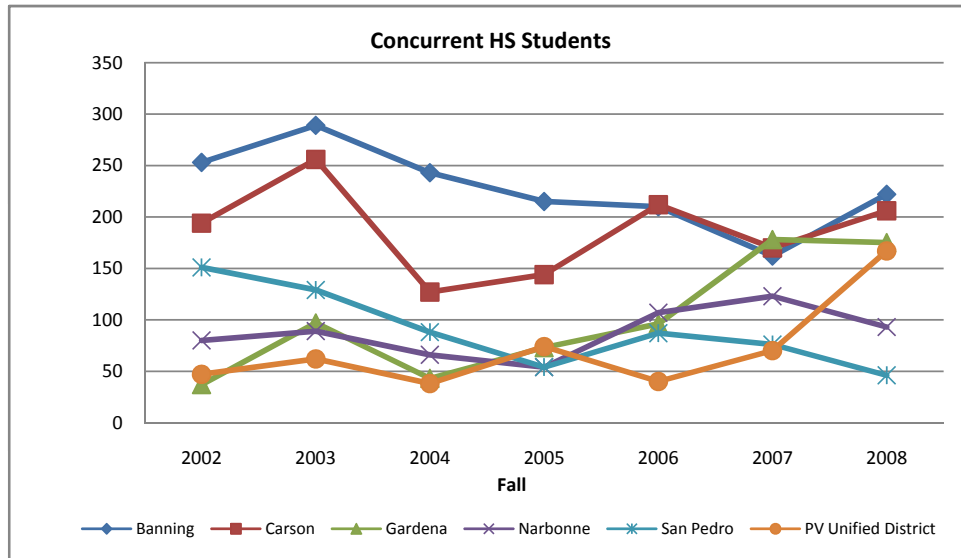

LOS ANGELES HARBOR COLLEGE HIGH SCHOOL ORIGIN DATA

August 12, 2009

CONCURRENT HIGH SCHOOL STUDENTS						
Fall Semester	Banning	Carson	Gardena	Narbonne	San Pedro	PV Unified District
2002	253	194	37	80	151	47
2003	289	256	97	89	129	62
2004	243	127	43	66	88	38
2005	215	144	73	54	54	74
2006	210	212	96	107	87	40
2007	162	170	178	123	76	70
2008	222	206	175	93	46	167

hstud = 2 (concurrent high school student); unattmp > 0

Source: SPSS Term File 4/22/08 and 5/15/09

LOS ANGELES HARBOR COLLEGE HIGH SCHOOL ORIGIN DATA

August 12, 2009

*FIRST-TIME NEW STUDENTS BY HIGH SCHOOL							
Fall Semester	Banning	Carson	Gardena	Narbonne	San Pedro	PV Unified District	
2002	143	83	19	82	139	47	
2003	106	73	27	78	105	38	
2004	108	84	30	83	133	41	
2005	120	80	24	98	123	43	
2006	104	86	37	101	143	47	
2007	128	104	32	102	192	37	
2008	163	129	33	103	183	26	