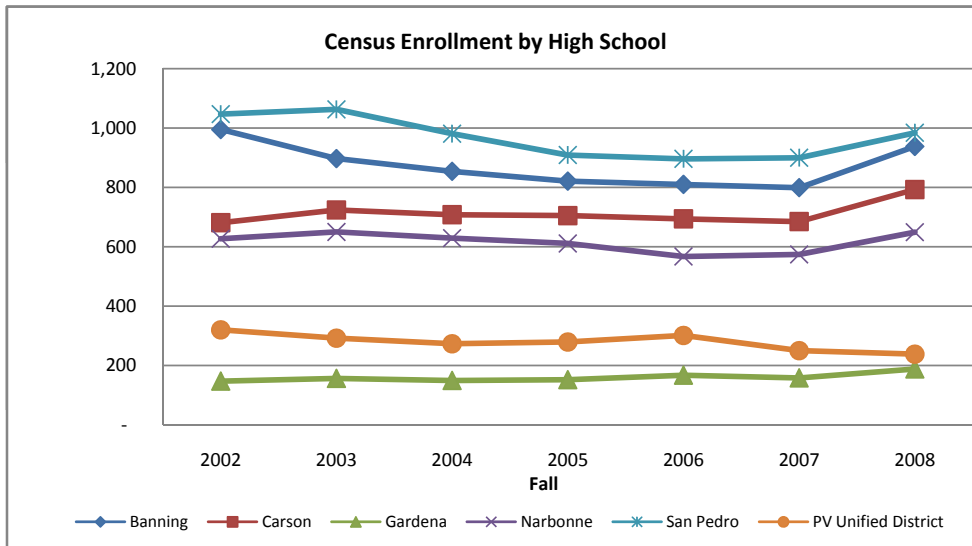

LOS ANGELES HARBOR COLLEGE HIGH SCHOOL ORIGIN DATA

August 12, 2009

*CENSUS ENROLLMENT BY HIGH SCHOOL							
Fall Semester	Banning	Carson	Gardena	Narbonne	San Pedro	PV Unified District	
2002	995	681	147	627	1,047	320	
2003	897	724	156	650	1,063	292	
2004	854	708	149	629	981	273	
2005	821	705	152	611	909	279	
2006	810	694	167	567	896	301	
2007	799	685	158	574	900	250	
2008	938	793	188	649	984	238	

*Concurrent High School students excluded from count.

hstud = 2; censunit > 0

Source: SPSS Term File 4/22/08 and 5/15/09