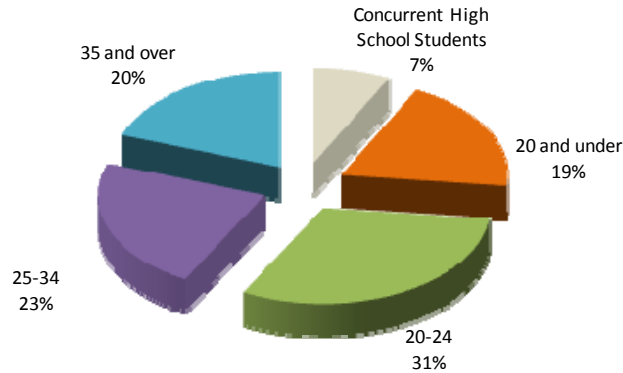

LOS ANGELES COMMUNITY COLLEGE DISTRICT

FACTS AT A GLANCE, FALL 2009

AGE OF STUDENT POPULATION

Age of LACCD Student Population, Fall 2009

STUDENT ETHNICITY

Asian	14.0%
African Amer	15.8%
Hispanic	49.8%
White	18.3%
Other/Unknown	2.1%

STUDENT GENDER

Male	41.8%
Female	58.2%