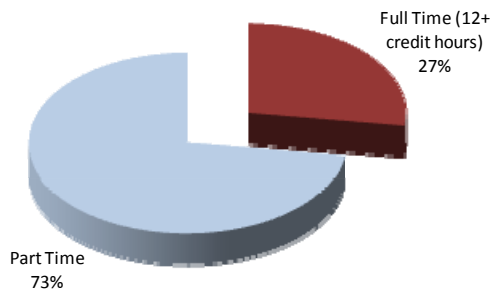

STUDENT COURSE LOAD

Student Course Load, Fall 2009

STUDENT EDUCATIONAL GOALS

Vocational	30.0%
Transfer	36.3%
General Education	10.7%
Transitional	6.8%
Unknown/Undecided	16.2%

STUDENT PROFILE

- Sixty-five percent are underserved minorities.
- Twenty-eight percent are non-native English speaking.
- Forty percent are below the poverty line.
- Seventeen percent are from homes in which parents received only elementary education (according to 2007 survey).

Source: LACCD Office of Institutional Research and Information (<http://research.laccd.edu/>).
LACCD website (<http://www.laccd.edu/about_us/fast_facts.htm>).